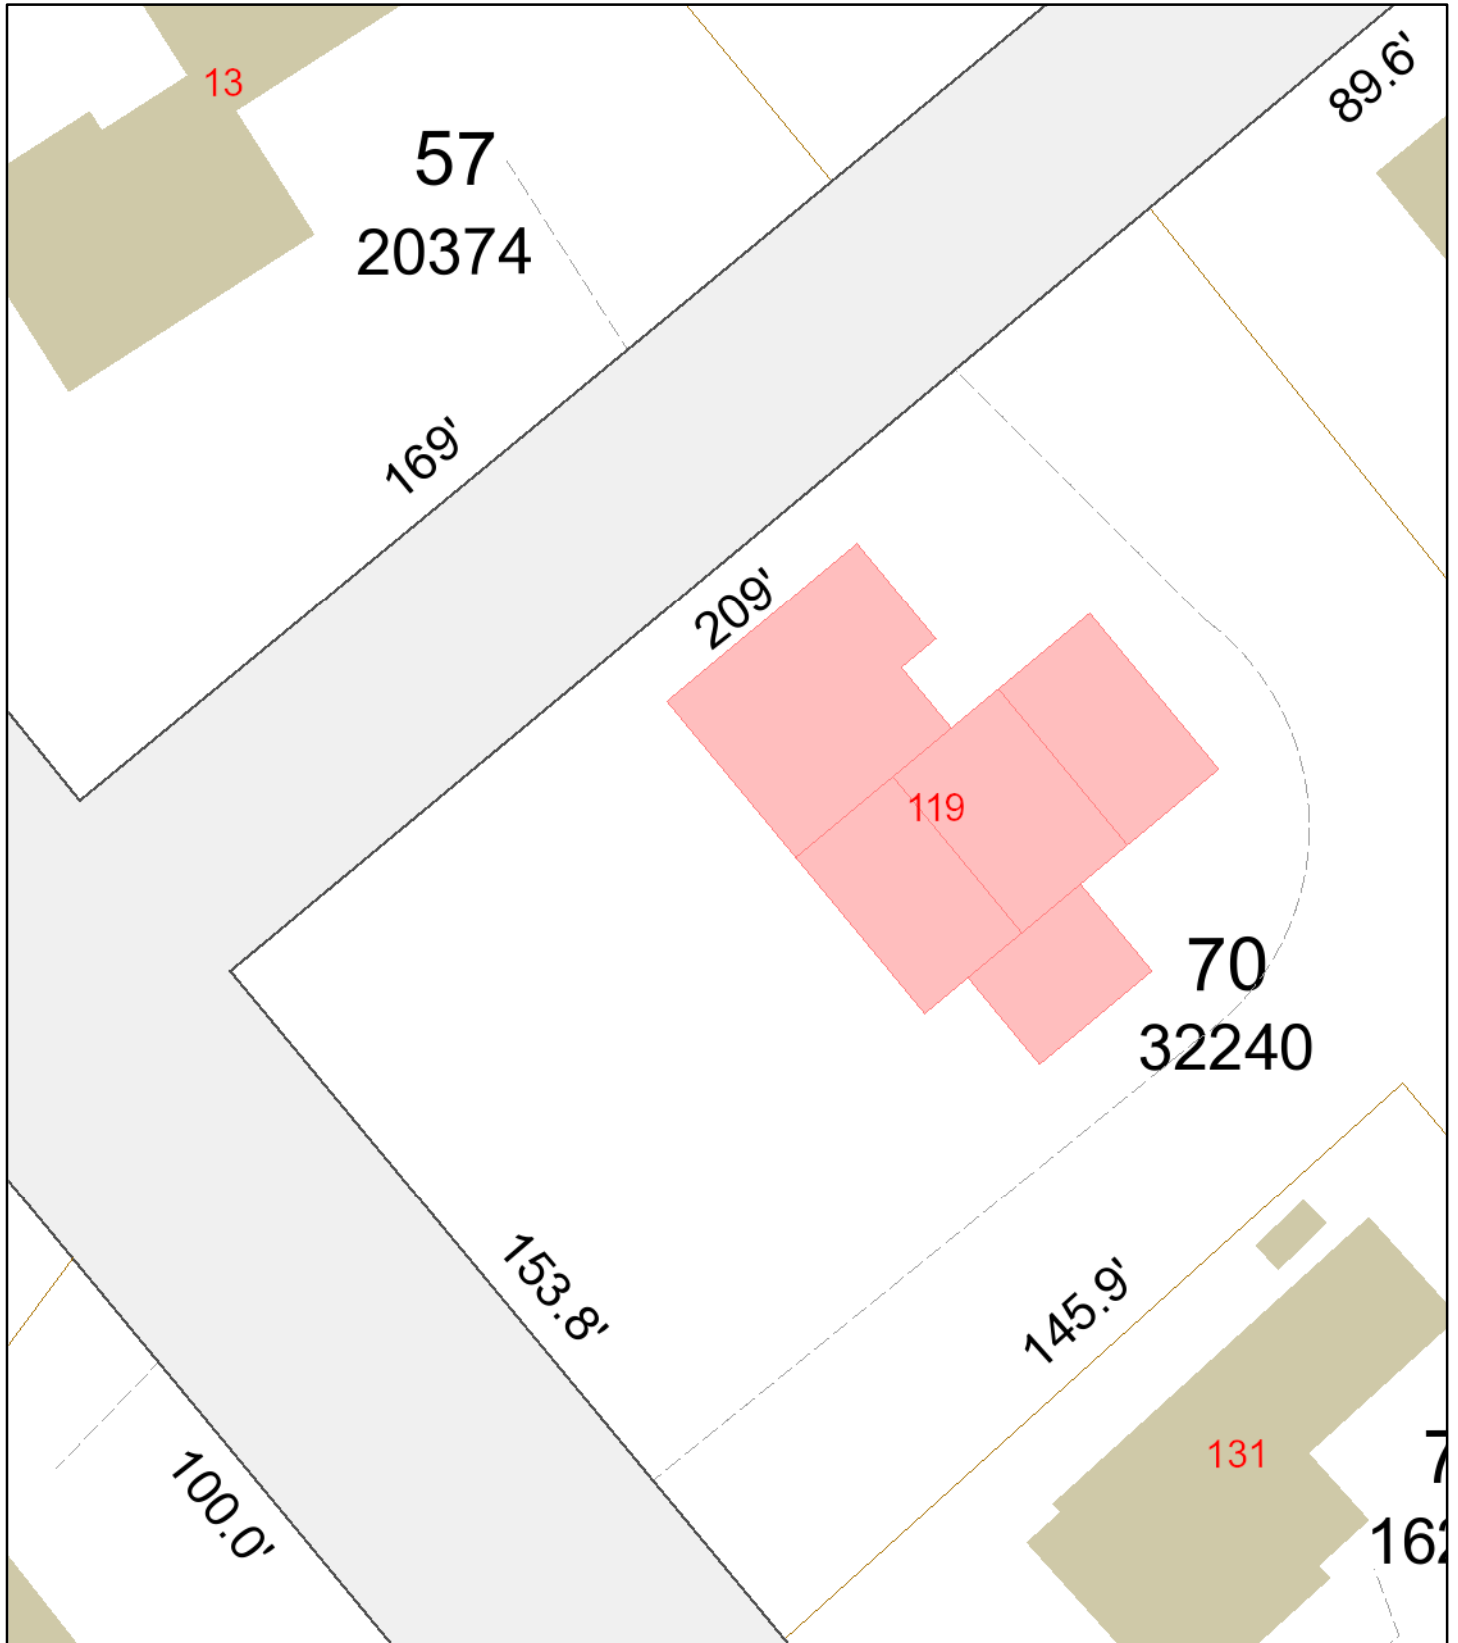

119 Main Street

New London, NH

1 inch = 33 Feet

April 16, 2019

www.cai-tech.com

Data shown on this map is provided for planning and informational purposes only. The municipality and CAI Technologies are not responsible for any use for other purposes or misuse or misrepresentation of this map.